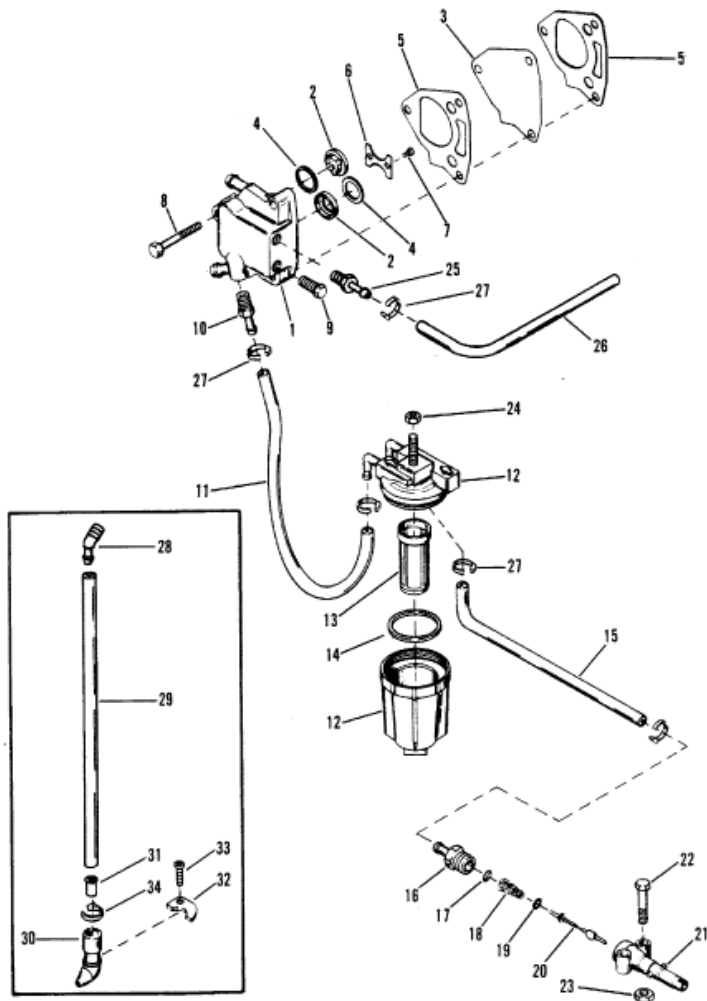

### FUEL PUMP AND FUEL LINE

				Parts List		
Ref	Class	Part	Description	Qty	Comment	Footnote
1		76575A 9	FUEL PUMP ASSEMBLY	1		
2	21	13424A 1	CHECK VALVE ASSEMBLY	1		
3		55278A 3	DIAPHRAGM KIT	1		2
4			GASKET, CHECK VALVE TO	2		2
5			GASKET, FUEL PUMP	2		2
6		23004	RETAINER, CHECK VALVE	1		
7	10	43725	SCREW, RETAINER TO HOUSING	2		
8	10	35581	SCREW, FUEL PUMP MOUNTING	3		
9	22	32802	PIPE PLUG - FUEL PUMP	1		
10	22	64705	FITTING, PUMP INLET	1		
11	32	99127109	FUEL LINE, FUEL FILTER TO PUMP	1		
12	35	87946A13	FUEL FILTER ASSEMBLY	1		
13	35	87946A 3	FILTER ASSEMBLY	1		
14	25	98277	SEAL, FUEL FILTER	1		
15	32	99127109	FUEL LINE, ADAPTOR TO FUEL FILTER	1		
16	22	63187	FITTING, FUEL LINE TO ADAPTOR	1		
17		30188	CUP WASHER, ADAPTOR	1		
18	24	23067	SPRING, ADAPTOR STEM	1		
19	25	20415	"O" RING, ADAPTOR STEM	1		2
20		23069	STEM, CHECK UNIT ADAPTOR	1		
21		22833	ADAPTOR, CHECK UNIT (FUEL PUMP)	1		
22	10	56500	SCREW, ADAPTOR TO BOTTOM	2		
23	11	36069	NUT, ADAPTOR SCREW	2		
24	11	40021 2	NUT, FUEL FILTER	1		
25	22	64705	FITTING, PUMP OUTLET	1		
26	32	99127109	FUEL LINE, PUMP TO CARBURETOR	1		
27	54	68424	CLAMP, FUEL LINE ATTACHING	8		
28	22	78279	ELBOW, TELL TALE HOSE TO BOTTOM	1		
29	32	75680 22	HOSE, TELL TALE (6")	1		
30		69791	NOZZLE, TELL TALE HOSE TO CARBURETOR	1		
31	23	90882	BUSHING, NOZZLE	1		
32		66849	CLAMP, NOZZLE	1		
33	10	48409	SCREW, CLAMP TO BOTTOM CARBURETOR	1		
34		56762	STA-STRAP, NOZZLE	1		
-	27	78028A89	GASKET SET			